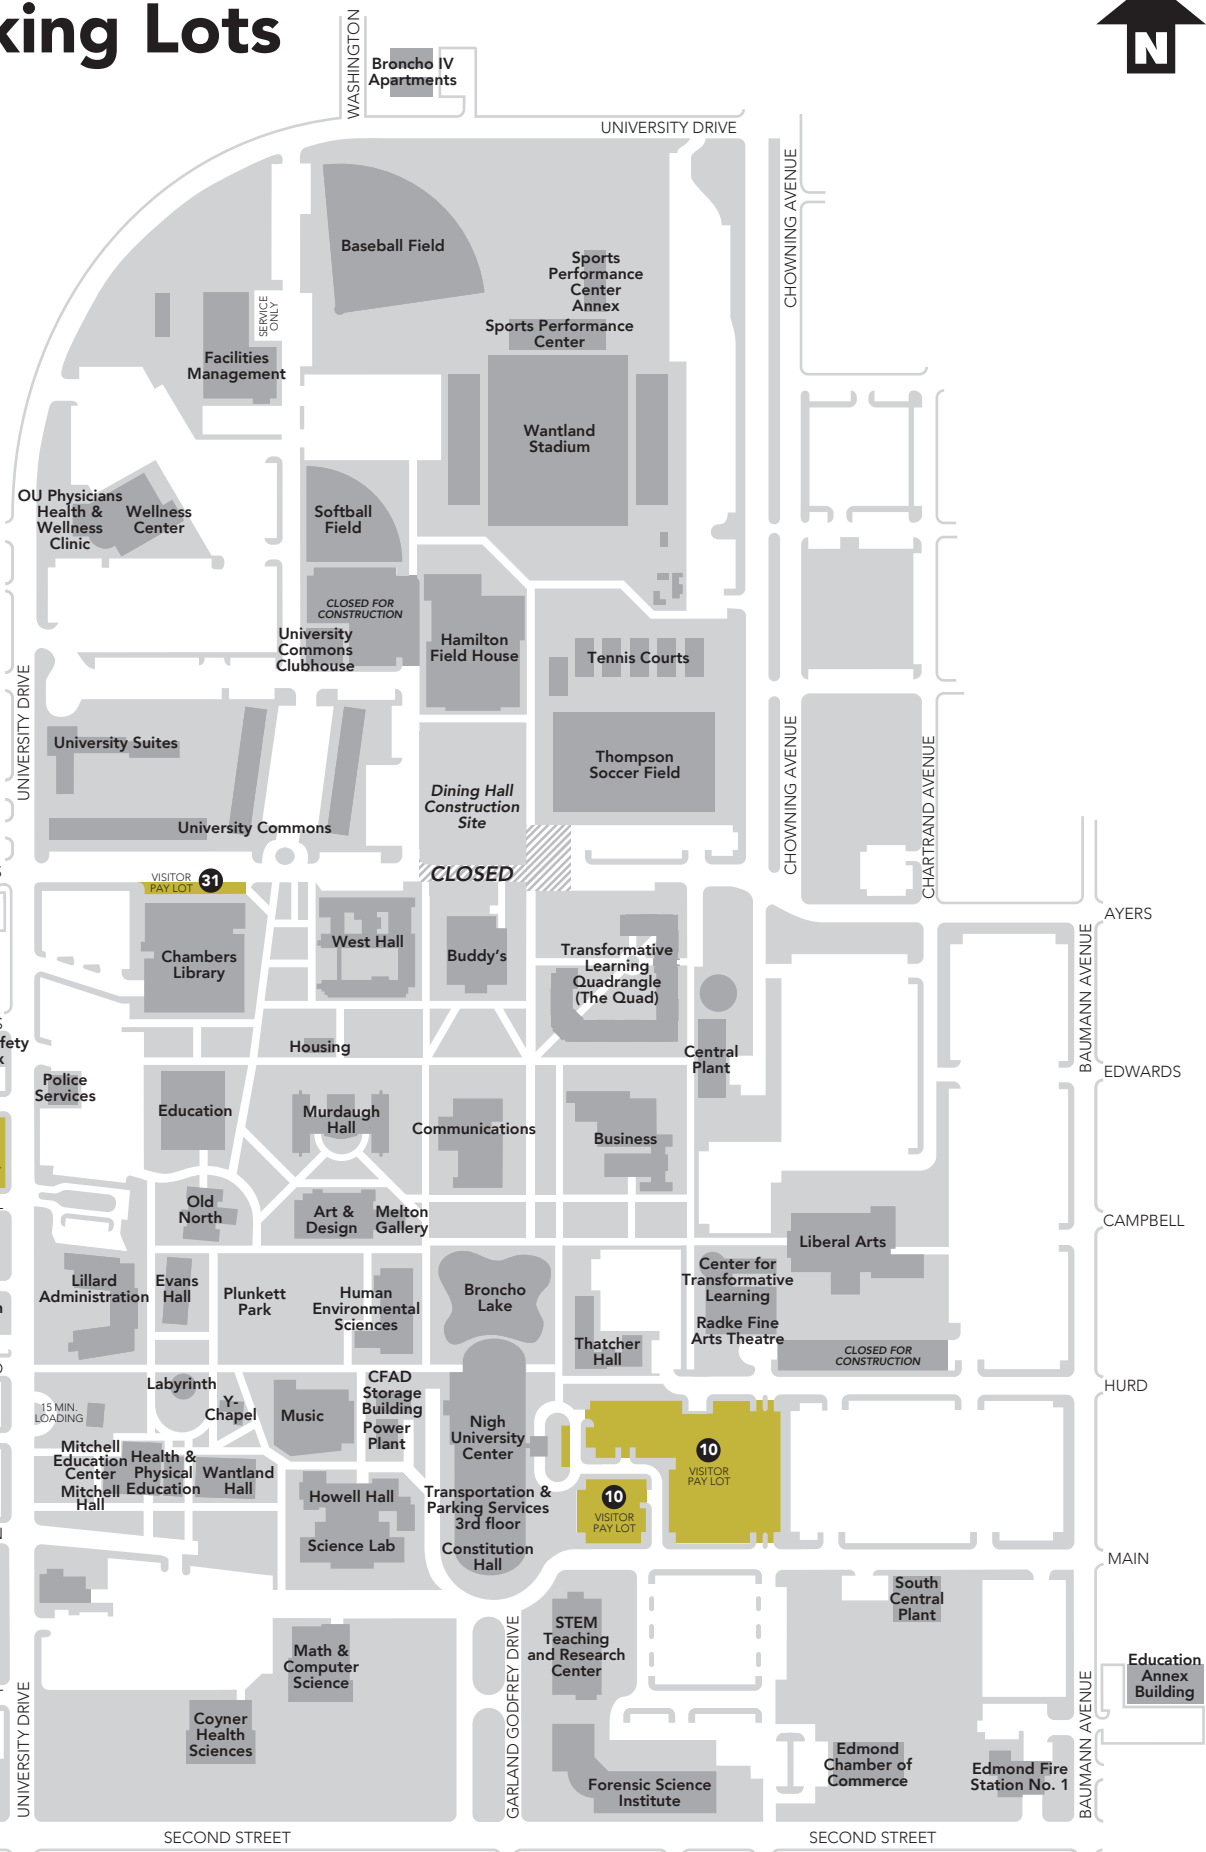

Visitor Parking Lots

Payment at paystation or pay-by-cell required.

Paystations accept exact cash bills, credit card, or coupon code.

Pay-by-cell with the Passport Parking app.

Parking Zones for the app are:

Zone 508
Nigh University Center
Visitor Pay Lot (10)

Zone 208
Chambers Library
Visitor Pay Lot (31)

Zone 207
West University
Visitor Pay Lot (57)

UNIVERSITY OF CENTRAL OKLAHOMA
Transportation & Parking Services