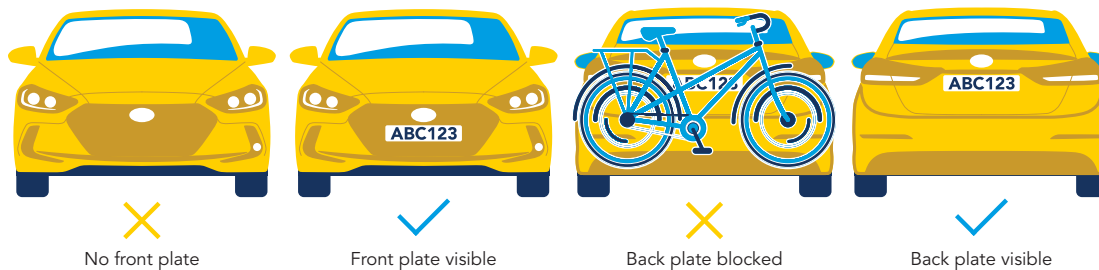

SPECIAL USE PERMIT INFORMATION

WHERE YOUR PERMIT IS VALID:

Faculty/Staff; Commuter; Housing; and Multipermit lots. The permit is not valid in any lot or space marked as reserved or visitor pay lots.

LICENSE PLATE DISPLAY:

All license plates must be visible from the drive aisle. A citation will be issued to vehicles that do not have their license plate visible from the drive aisle. Vehicles may not back in or pull through a space unless they have a front license plate. A UCO vanity plate can be purchased from TPS to provide flexibility when parking.

EXAMPLES

VEHICLE LICENSE PLATE REGISTRATION:

It is important that permit holders ensure their license plate and vehicle information is accurate and up to date. Up to 4 vehicles can be registered to a permit, but only one vehicle may park on campus at a time to avoid receiving a citation.

If you need to update, add or remove vehicles from your parking account and permit, please contact the parking office via phone at 405-974-2780 or email at parking@uco.edu.

UCO DECORATIVE PLATE:

Decorative UCO Front Plates can be purchased for $5 from the TPS office, Bausher Place room 201, if permit holders would like the option to park in any direction.

TPS RULES & REGULATIONS:

All students, faculty, and staff are required to follow the Transportation and Parking Services rules and regulations as a condition of admittance, continued attendance, and/or employment according to UCO policies.

View the TPS regulations at parking.uco.edu.

MAP SUBJECT TO CHANGE:

The UCO parking map, including lot designations, is subject to change at any time. It is the individual's responsibility to check department communications and lot signage when making parking decisions on campus.

UNIVERSITY OF CENTRAL OKLAHOMA
**Transportation
& Parking Services**

UCO TRANSPORTATION & PARKING SERVICES

Bausher Place Room 201
100 North University Drive, Box 121, Edmond Oklahoma 73034
405.974.2780
www.uco.edu/parking