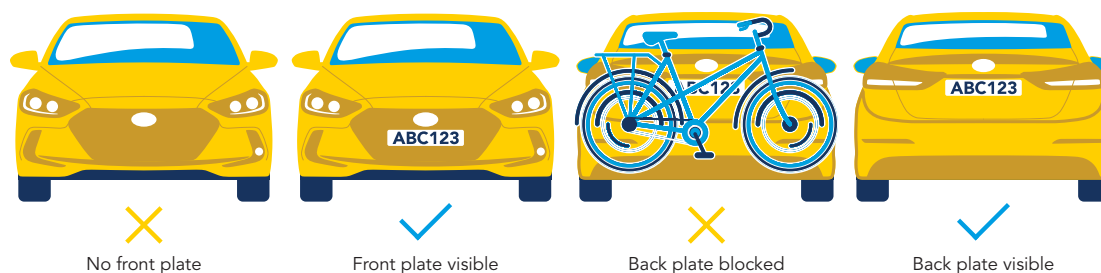

EMERITUS PERMIT INFORMATION

WHERE YOUR PERMIT IS VALID:

Faculty/Staff Lots; Commuter Lots; Housing Lots; Multipermit lots; and the NUC Visitor Lot (Lot 10). The permit is not valid in any lot or space marked as reserved, nor in the West and Library Visitor Lots (Lots 31 & 57).

LICENSE PLATE DISPLAY:

All license plates must be visible from the drive aisle. A citation will be issued to vehicles that do not have their license plate visible from the drive aisle. Vehicles may not back in or pull through a space unless they have a front license plate. A UCO vanity plate can be purchased from TPS to provide flexibility when parking.

EXAMPLES

VEHICLE LICENSE PLATE REGISTRATION:

It is important that permit holders ensure their license plate and vehicle information is accurate and up to date. Up to 4 vehicles can be registered to a permit, but only one vehicle may park on campus at a time to avoid receiving a citation.

If you need to update, add or remove vehicles from your parking account and permit, please contact the parking office via phone at 405-974-2780 or email at parking@uco.edu.

UCO DECORATIVE PLATE:

Decorative UCO Front Plates can be purchased for $5 from the TPS office, Bausher Place room 201, if permit holders would like the option to park in any direction.

TPS RULES & REGULATIONS:

All students, faculty, and staff are required to follow the Transportation and Parking Services rules and regulations as a condition of admittance, continued attendance, and/or employment according to UCO policies.

View the TPS regulations at parking.uco.edu.

MAP SUBJECT TO CHANGE:

The UCO parking map, including lot designations, is subject to change at any time. It is the individual's responsibility to check department communications and lot signage when making parking decisions on campus.

UNIVERSITY OF CENTRAL OKLAHOMA
**Transportation
& Parking Services**

UCO TRANSPORTATION & PARKING SERVICES

Bausher Place Room 201
100 North University Drive, Box 121, Edmond Oklahoma 73034
405.974.2780
www.uco.edu/parking