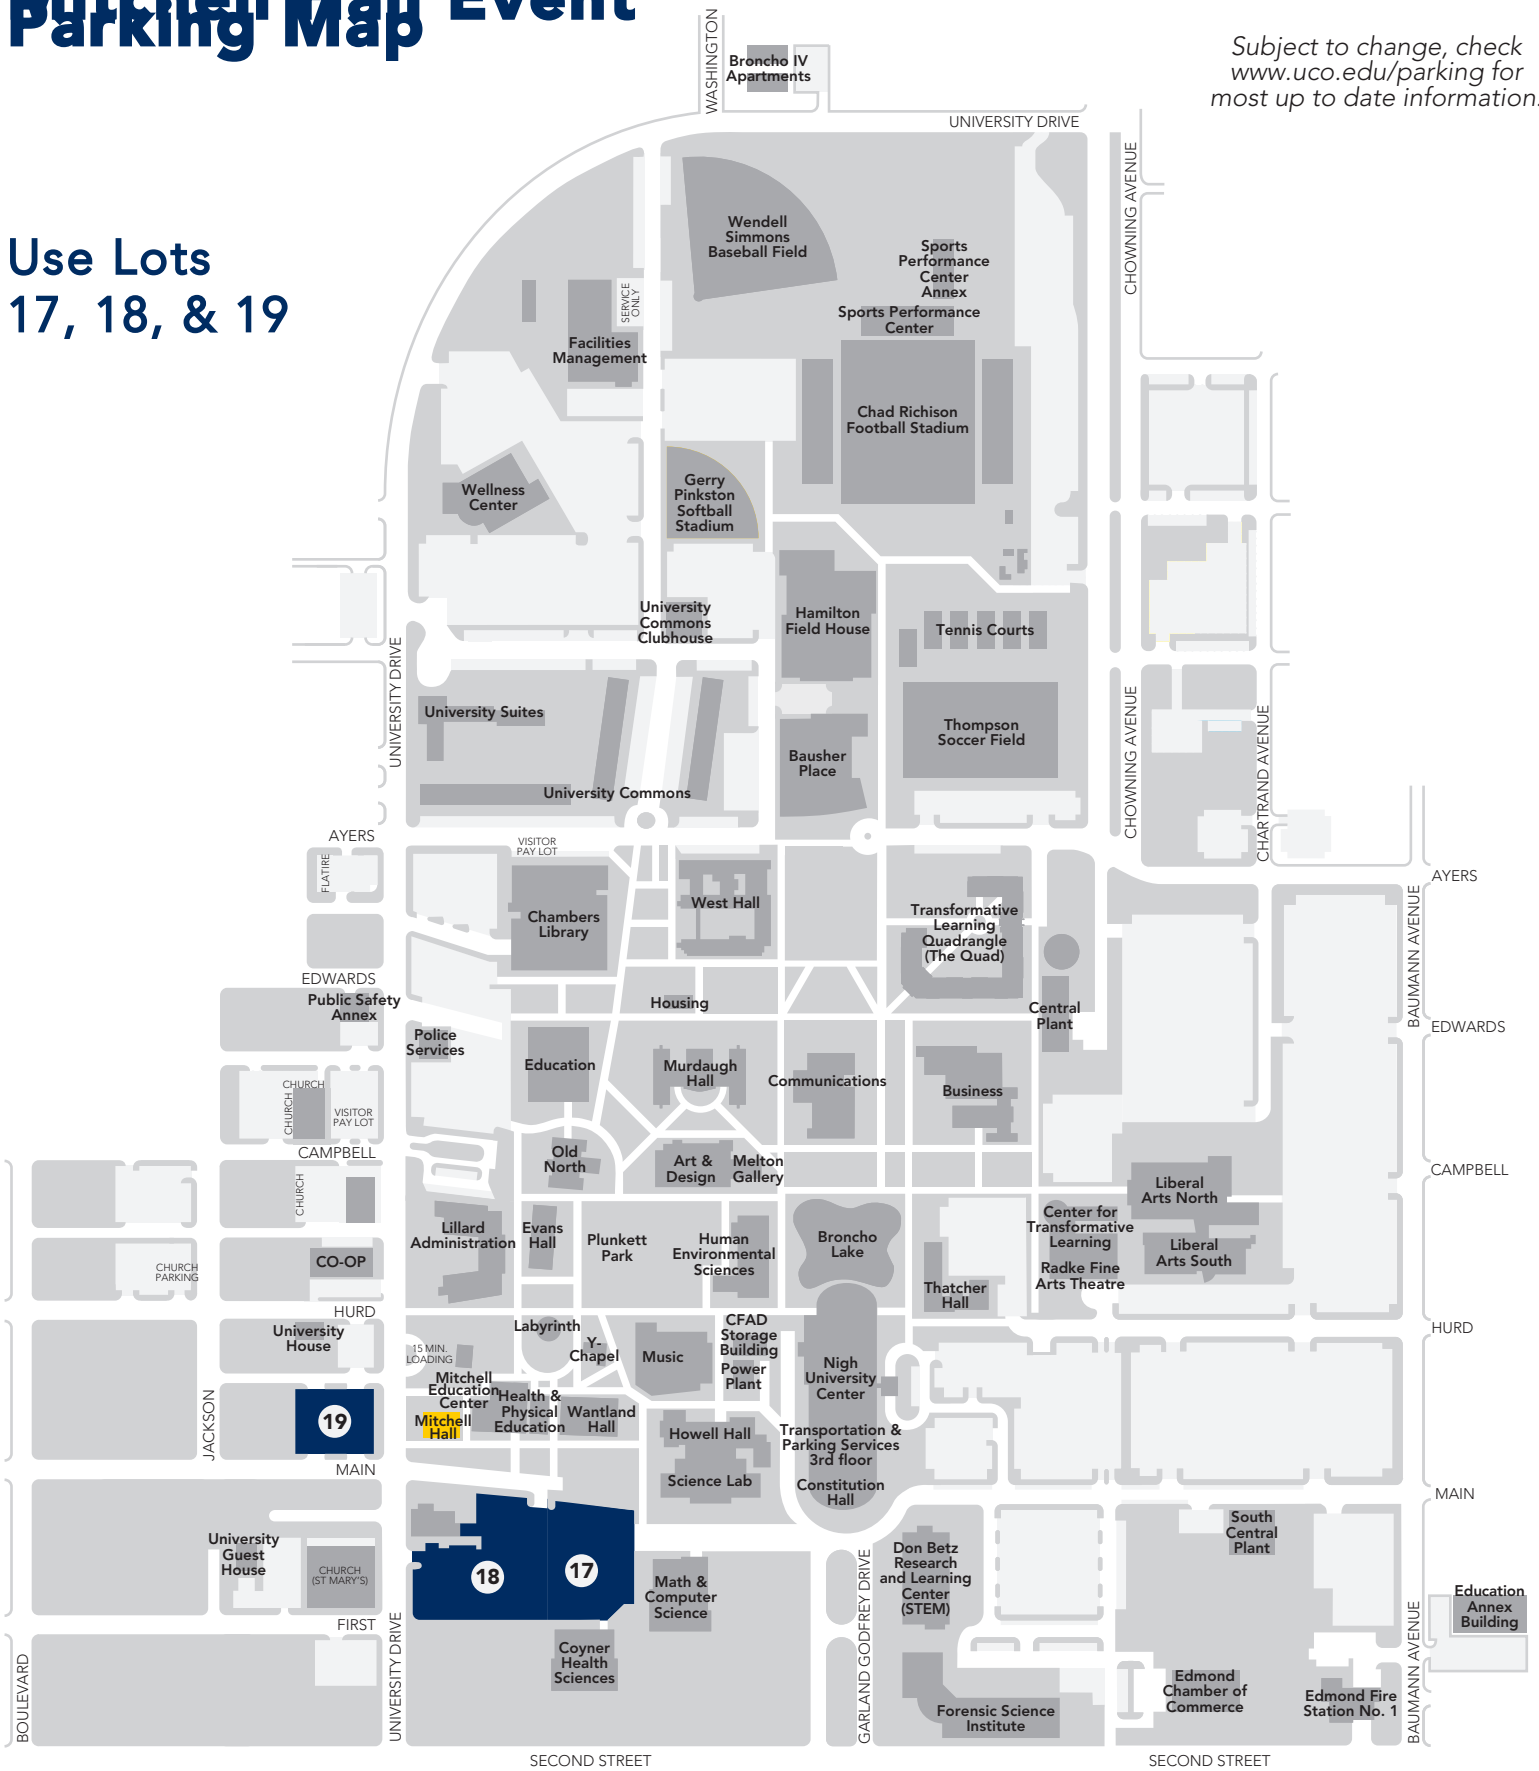

# Mitchell Map Event

Subject to change, check [www.uco.edu/parking](http://www.uco.edu/parking) for most up to date information.

Use Lots  
17, 18, & 19

UNIVERSITY OF CENTRAL OKLAHOMA  
Transportation & Parking Services