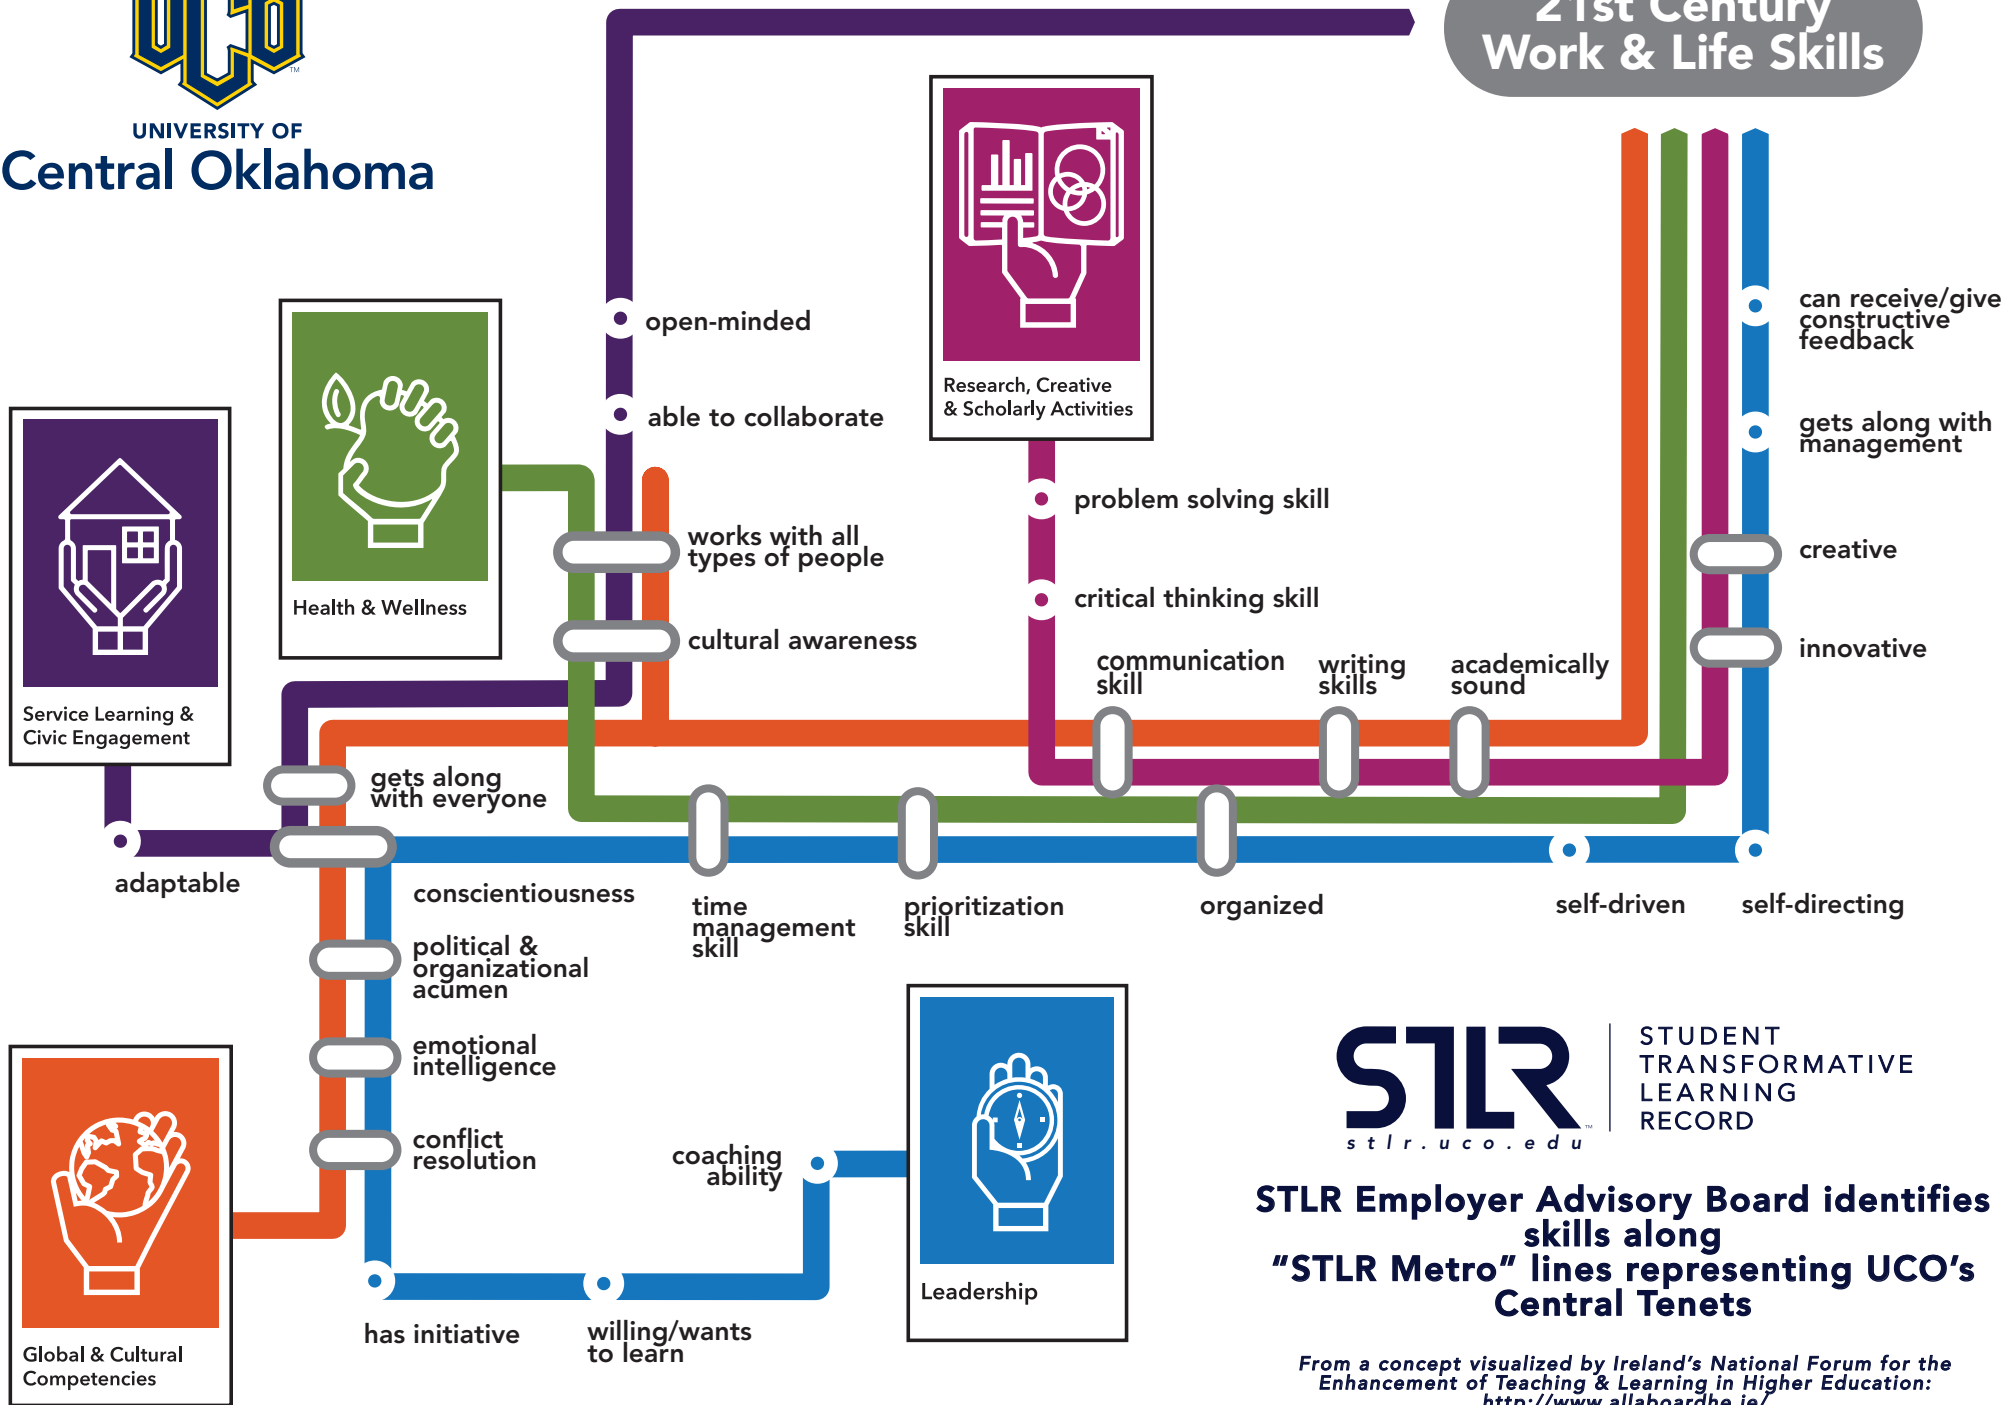

# 21st Century Work & Life Skills

**STLR** | STUDENT  
TRANSFORMATIVE  
LEARNING  
RECORD  
stlr.uco.edu

**STLR Employer Advisory Board identifies skills along "STLR Metro" lines representing UCO's Central Tenets**

*From a concept visualized by Ireland's National Forum for the Enhancement of Teaching & Learning in Higher Education: <http://www.allaboardhe.ie/>*