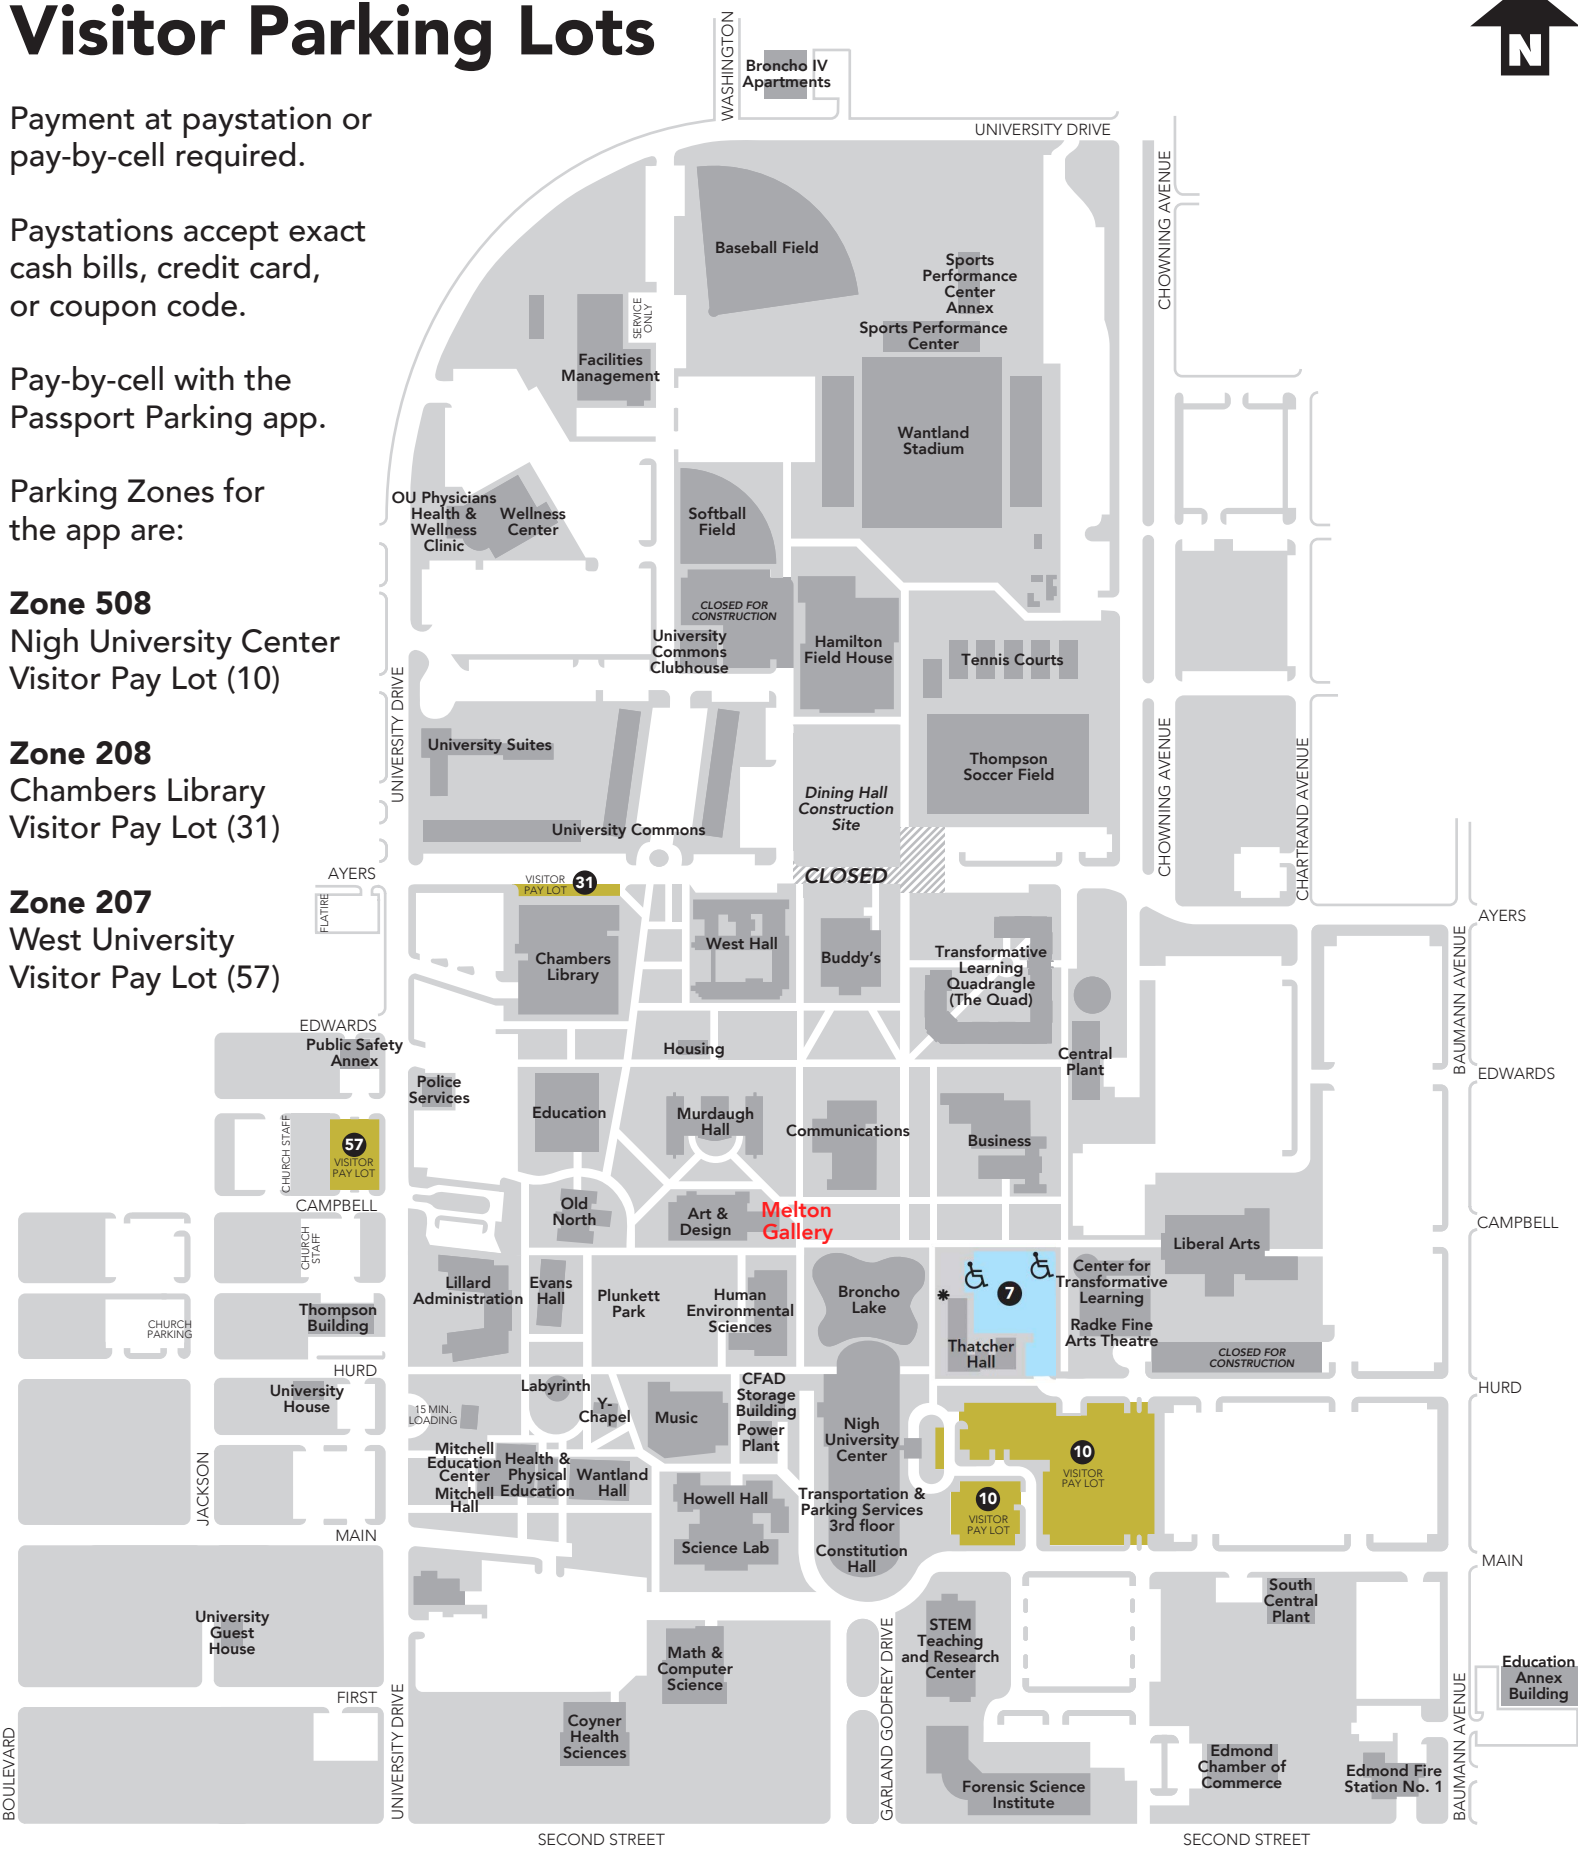

# Visitor Parking Lots

Payment at paystation or pay-by-cell required.

Paystations accept exact cash bills, credit card, or coupon code.

Pay-by-cell with the Passport Parking app.

Parking Zones for the app are:

**Zone 508**  
Nigh University Center  
Visitor Pay Lot (10)

**Zone 208**  
Chambers Library  
Visitor Pay Lot (31)

**Zone 207**  
West University  
Visitor Pay Lot (57)

UNIVERSITY OF CENTRAL OKLAHOMA  
**Transportation & Parking Services**